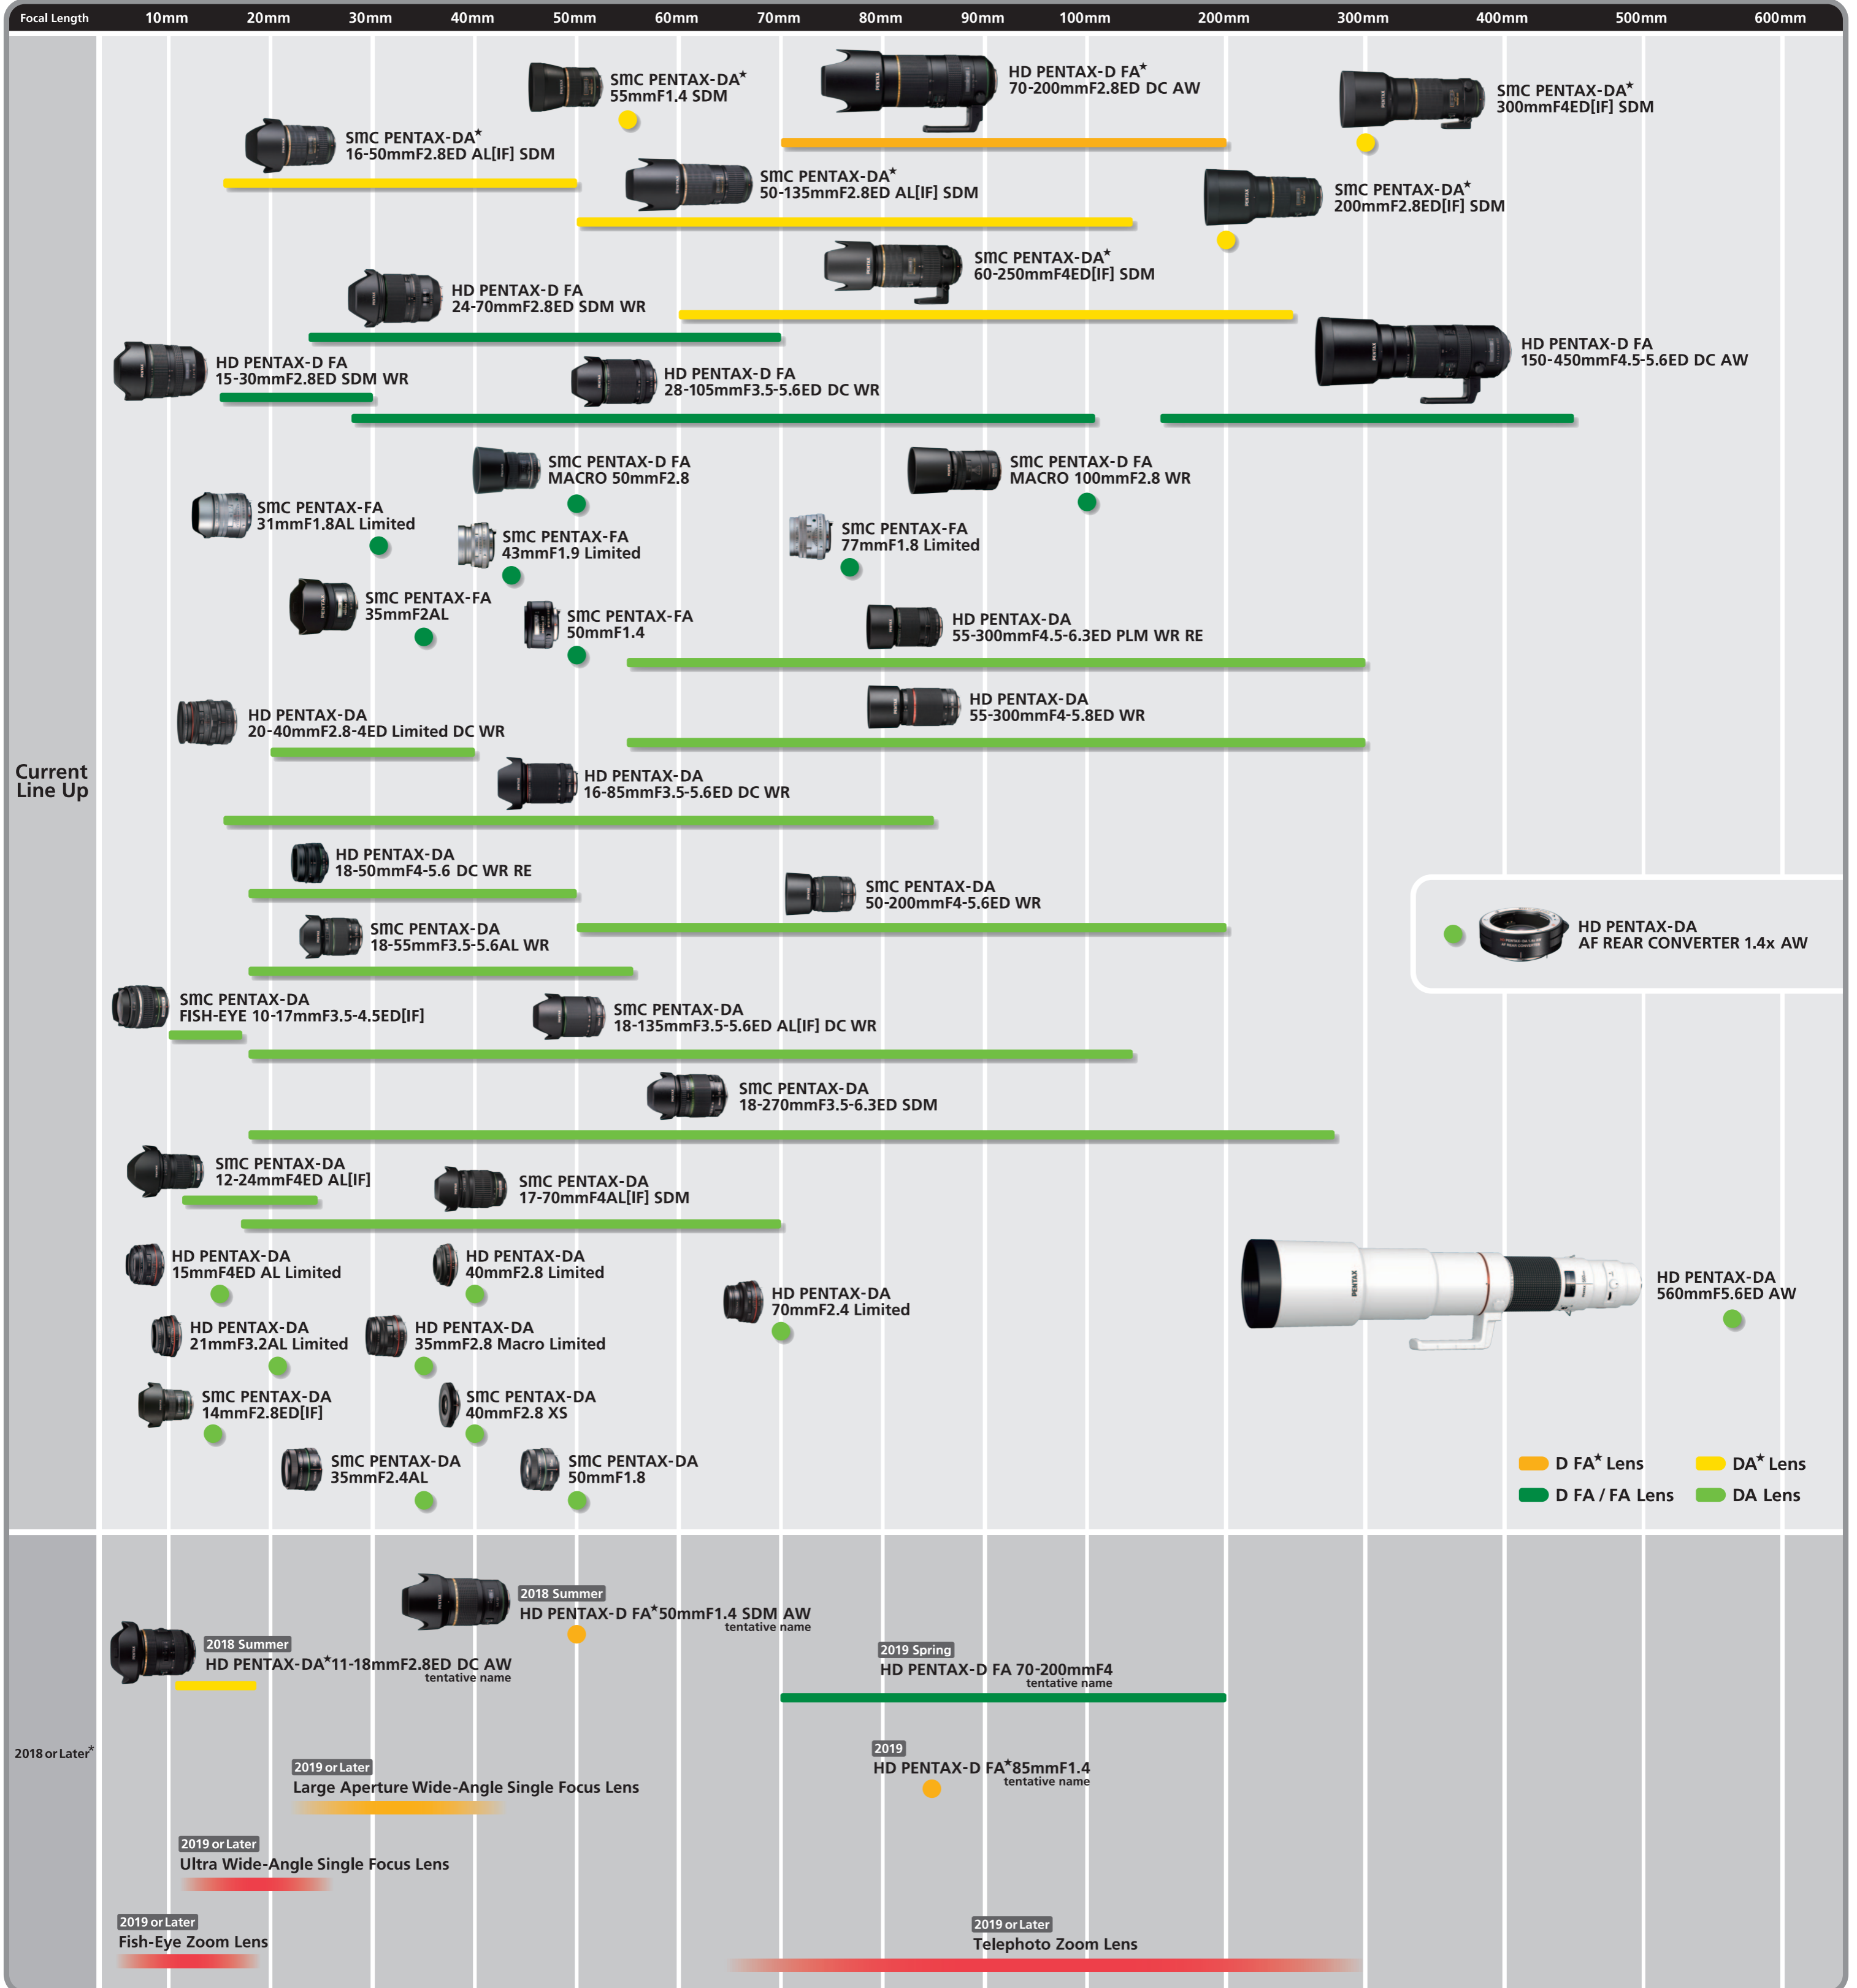

PENTAX K-Mount Lens Line Up

* Roadmap might change without notice. For D FA lenses please refer the "PENTAX K-Mount Lens Compatible with 35mm Full-Frame Format".