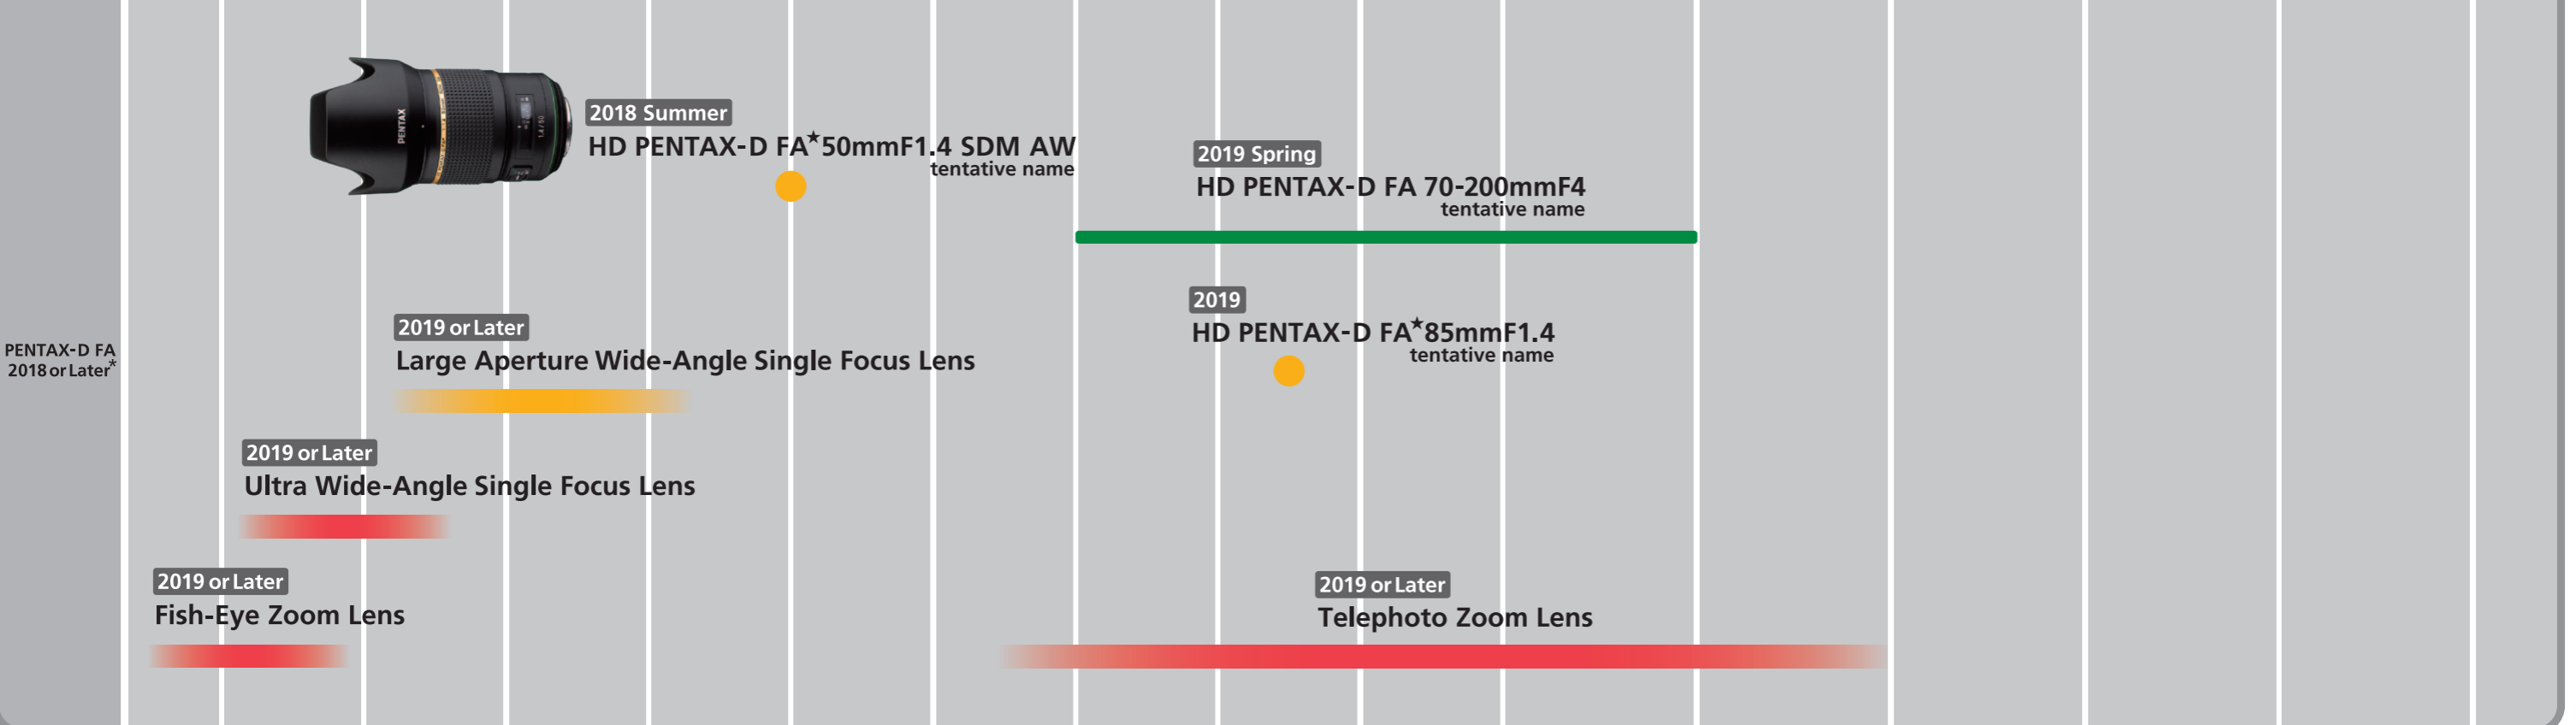

# PENTAX K-Mount Lens Compatible with 35mm Full-Frame Format

DA lenses which covers 35mm full-frame image circle

When attached to PENTAX K-1, lens compensation function including chromatic aberration correction is extended to cover 35mm full-frame image area. This function does not guarantee the quality of the image outside the APS-C image area.